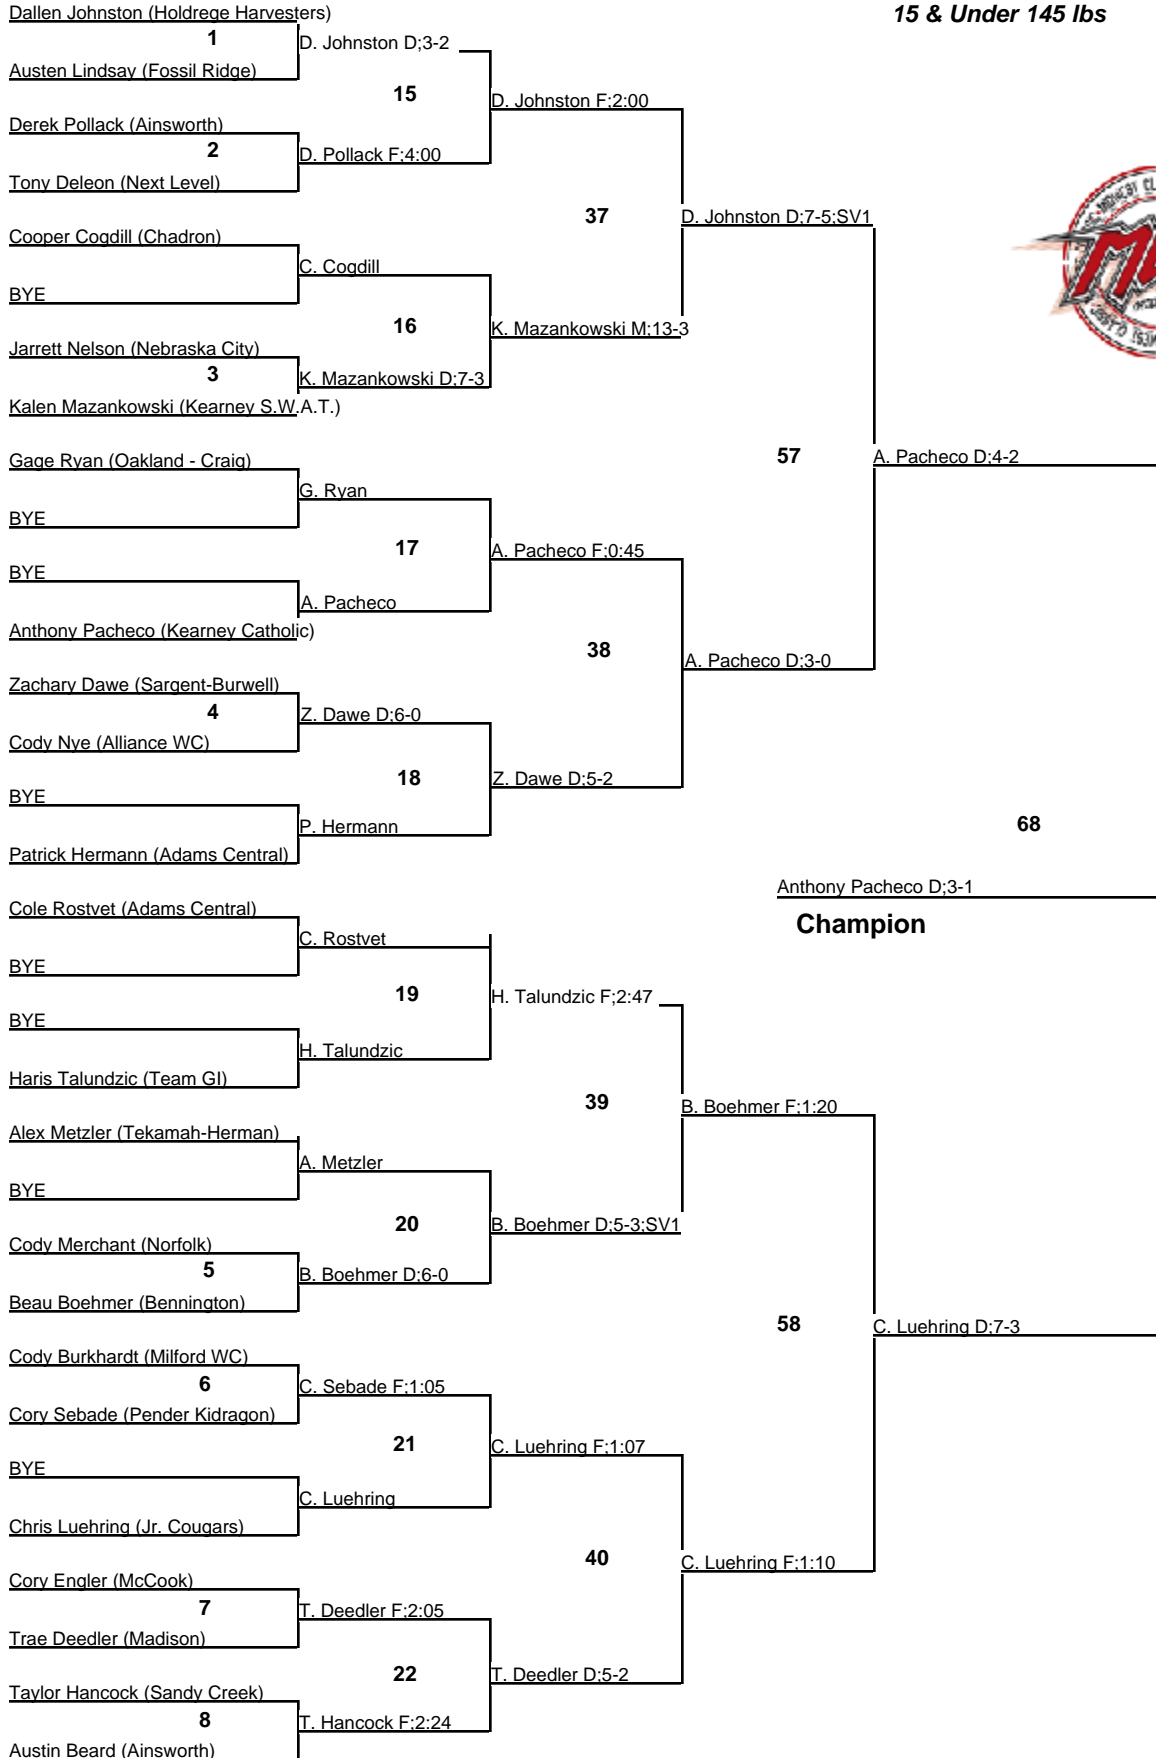

15 & Under 145 lbs

-Mat 9-

145
Wrestleback
March 28, 2010