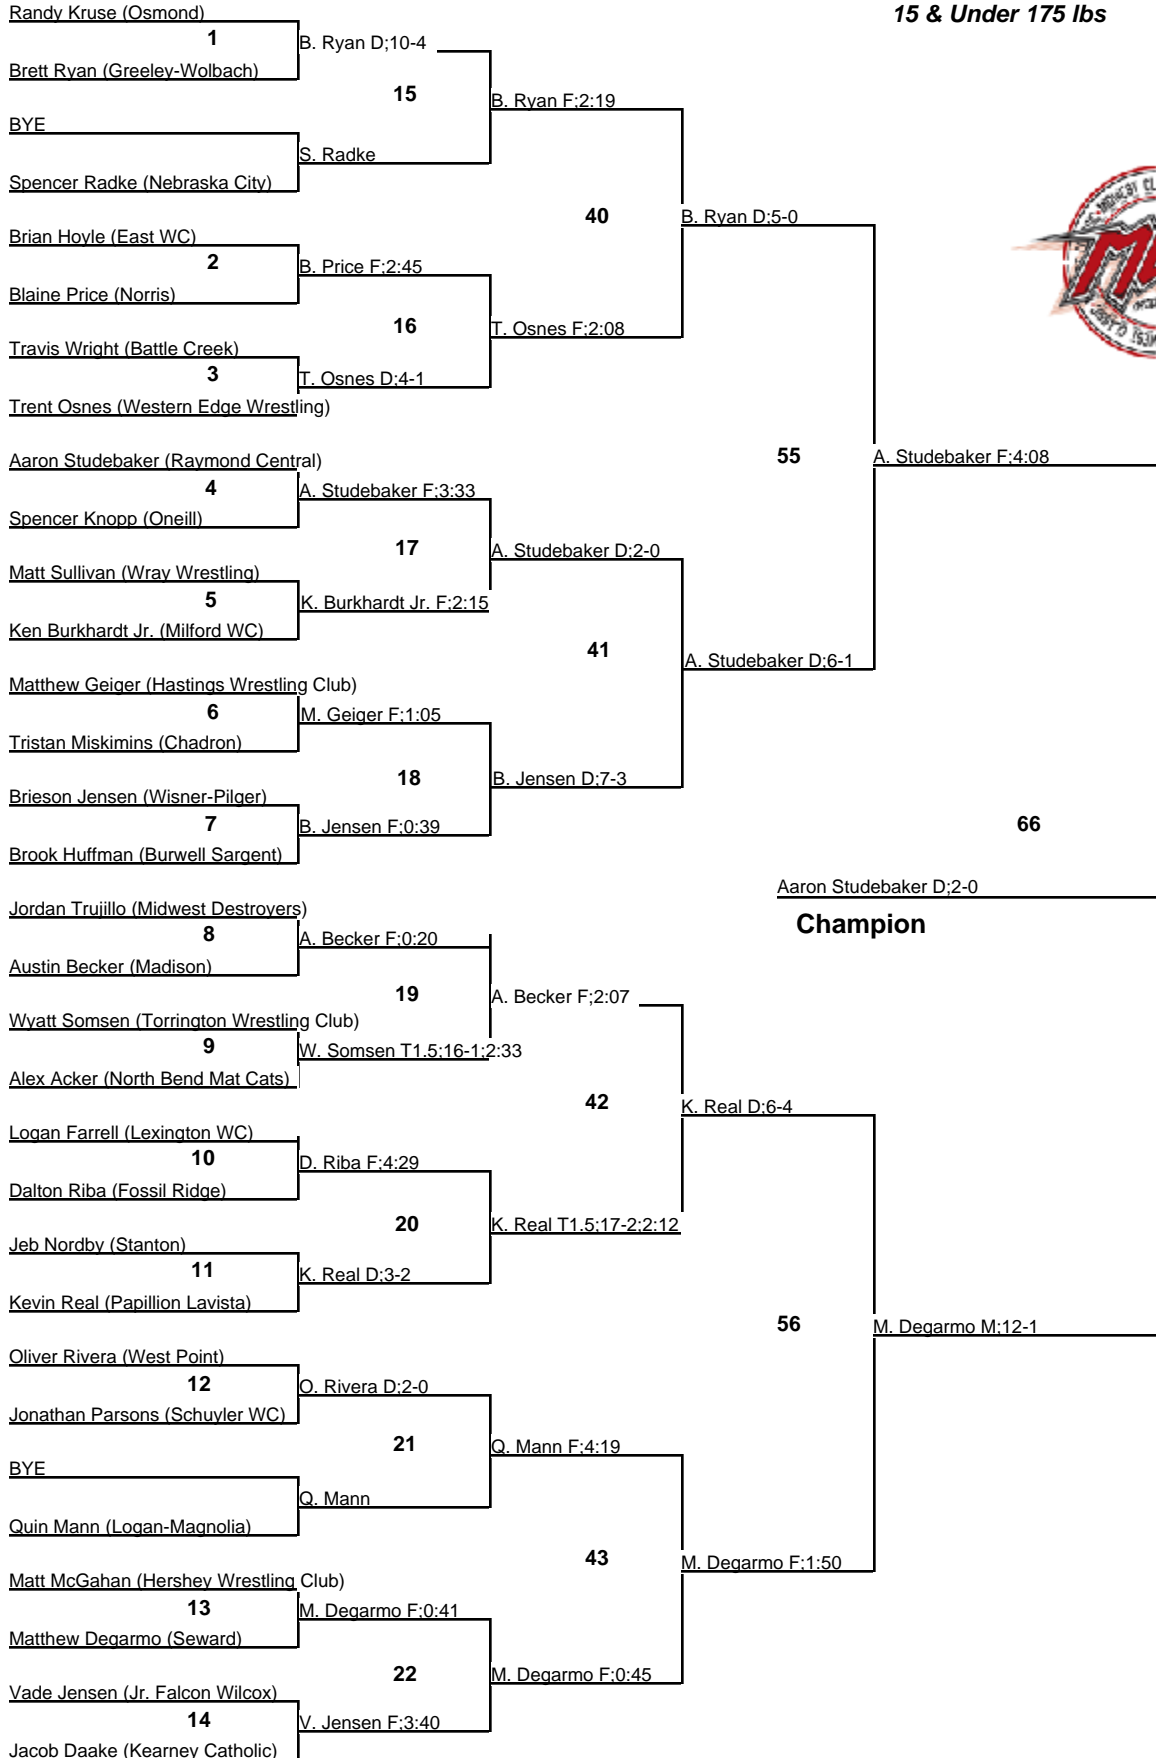

15 & Under 175 lbs

**- Mat 5 -**

**175**  
**Wrestleback**  
28 March 2010